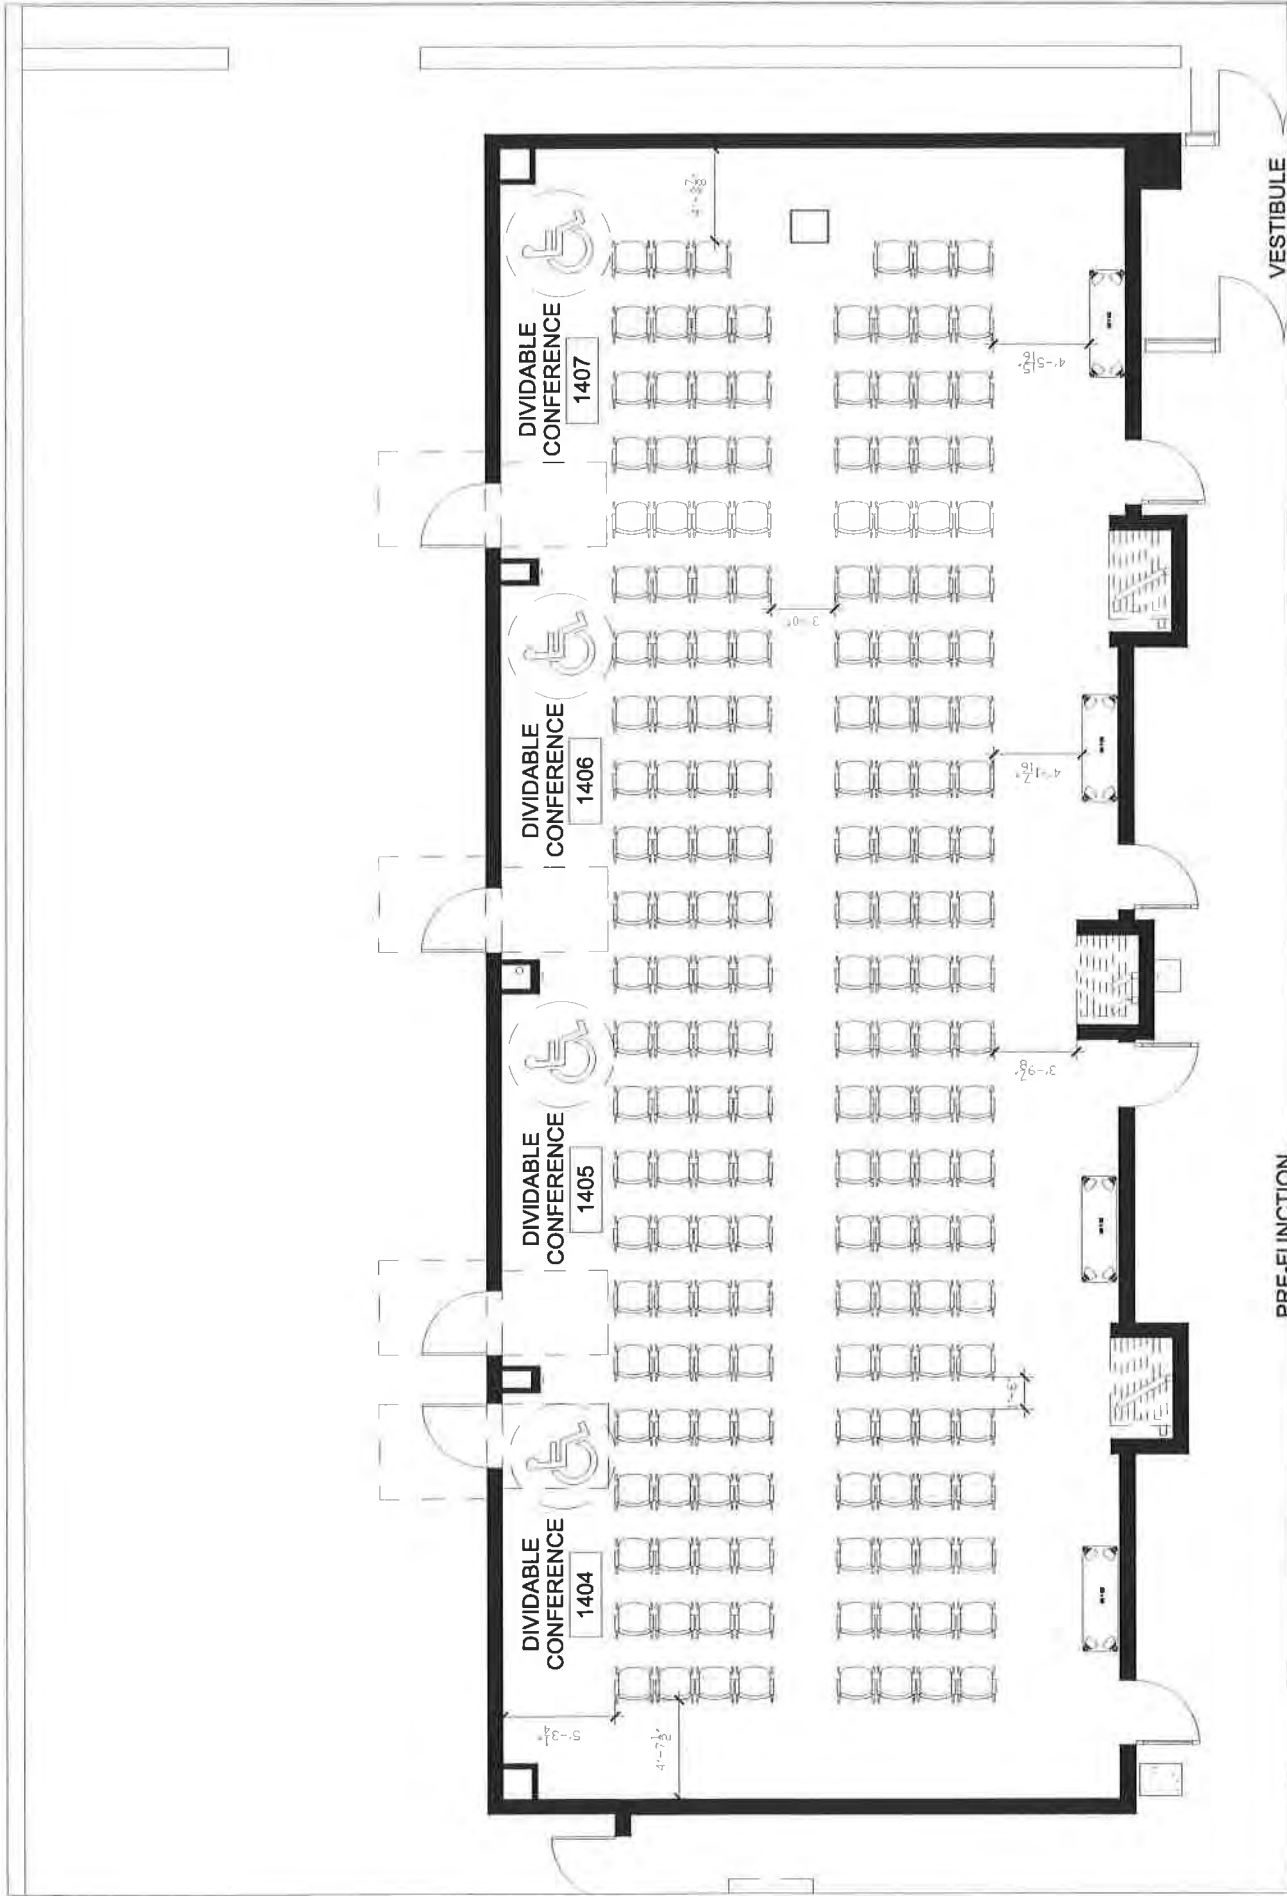

182 People - Seminar

Argonne National Labs
Quad Conference Room
Scale: None Date: 01/09/12 kel

10330 Argonne Woods Drive • Suite 600 • Woodridge, IL 60517