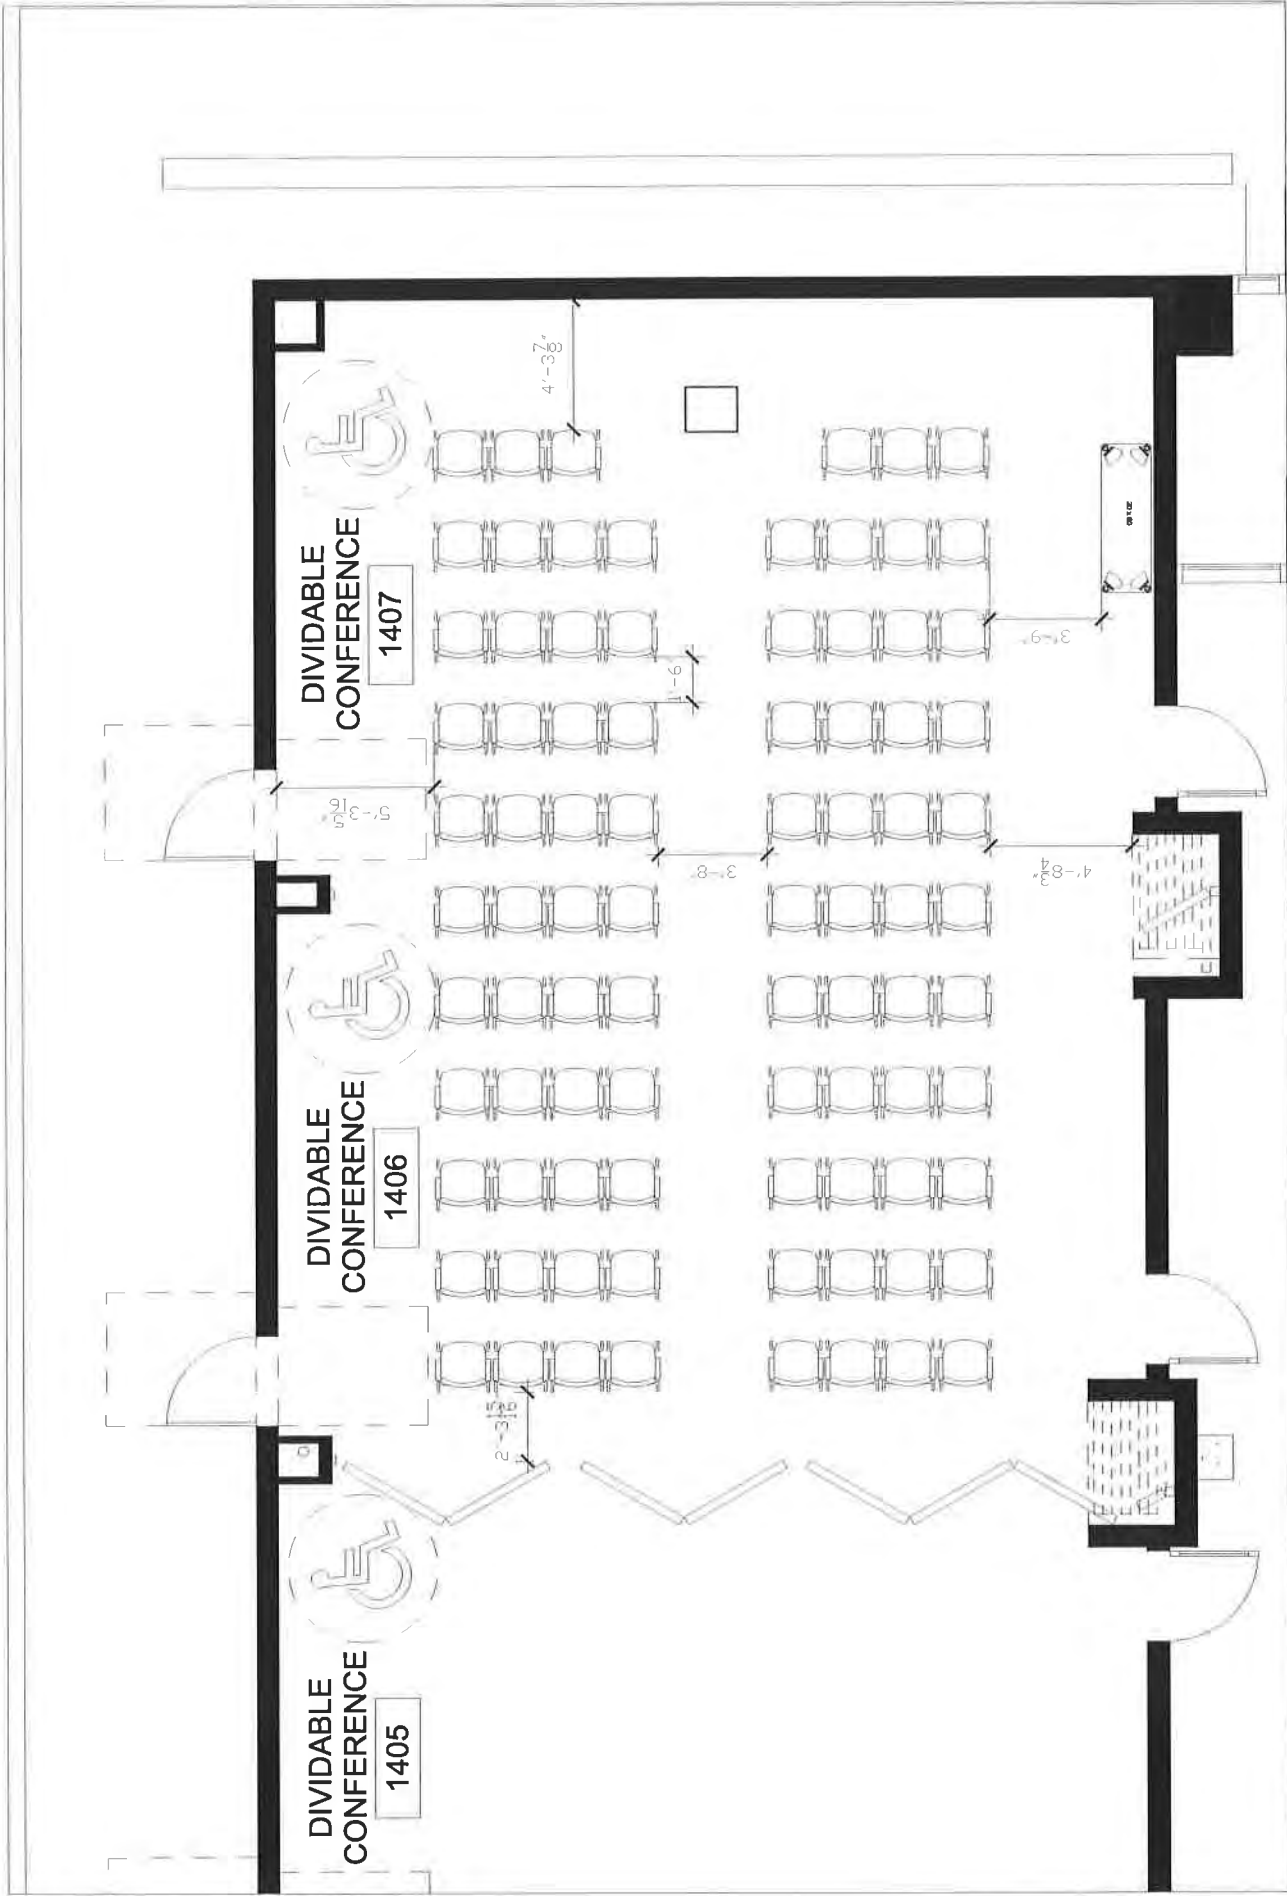

**26 People - U Shape**

DIVIDABLE  
CONFERENCE  
1407

DIVIDABLE  
CONFERENCE  
1406

ABLE  
RENCE  
05

32 People - Boardroom

Argonne National Labs  
Double Conference Room  
Scale: None Date: 01/09/12 kel

Midwest Office Interiors  
10330 Argonne Woods Drive • Suite 600 • Woodridge, IL 60517

**86 People - Seminar**

**Argonne National Labs**  
 Double Conference Room  
 Scale: None Date: 01/09/12 kel

Midwest Office Interiors  
 10330 Argonne Woods Drive • Suite 800 • Woodridge, IL 60517

**Argonne National Labs**