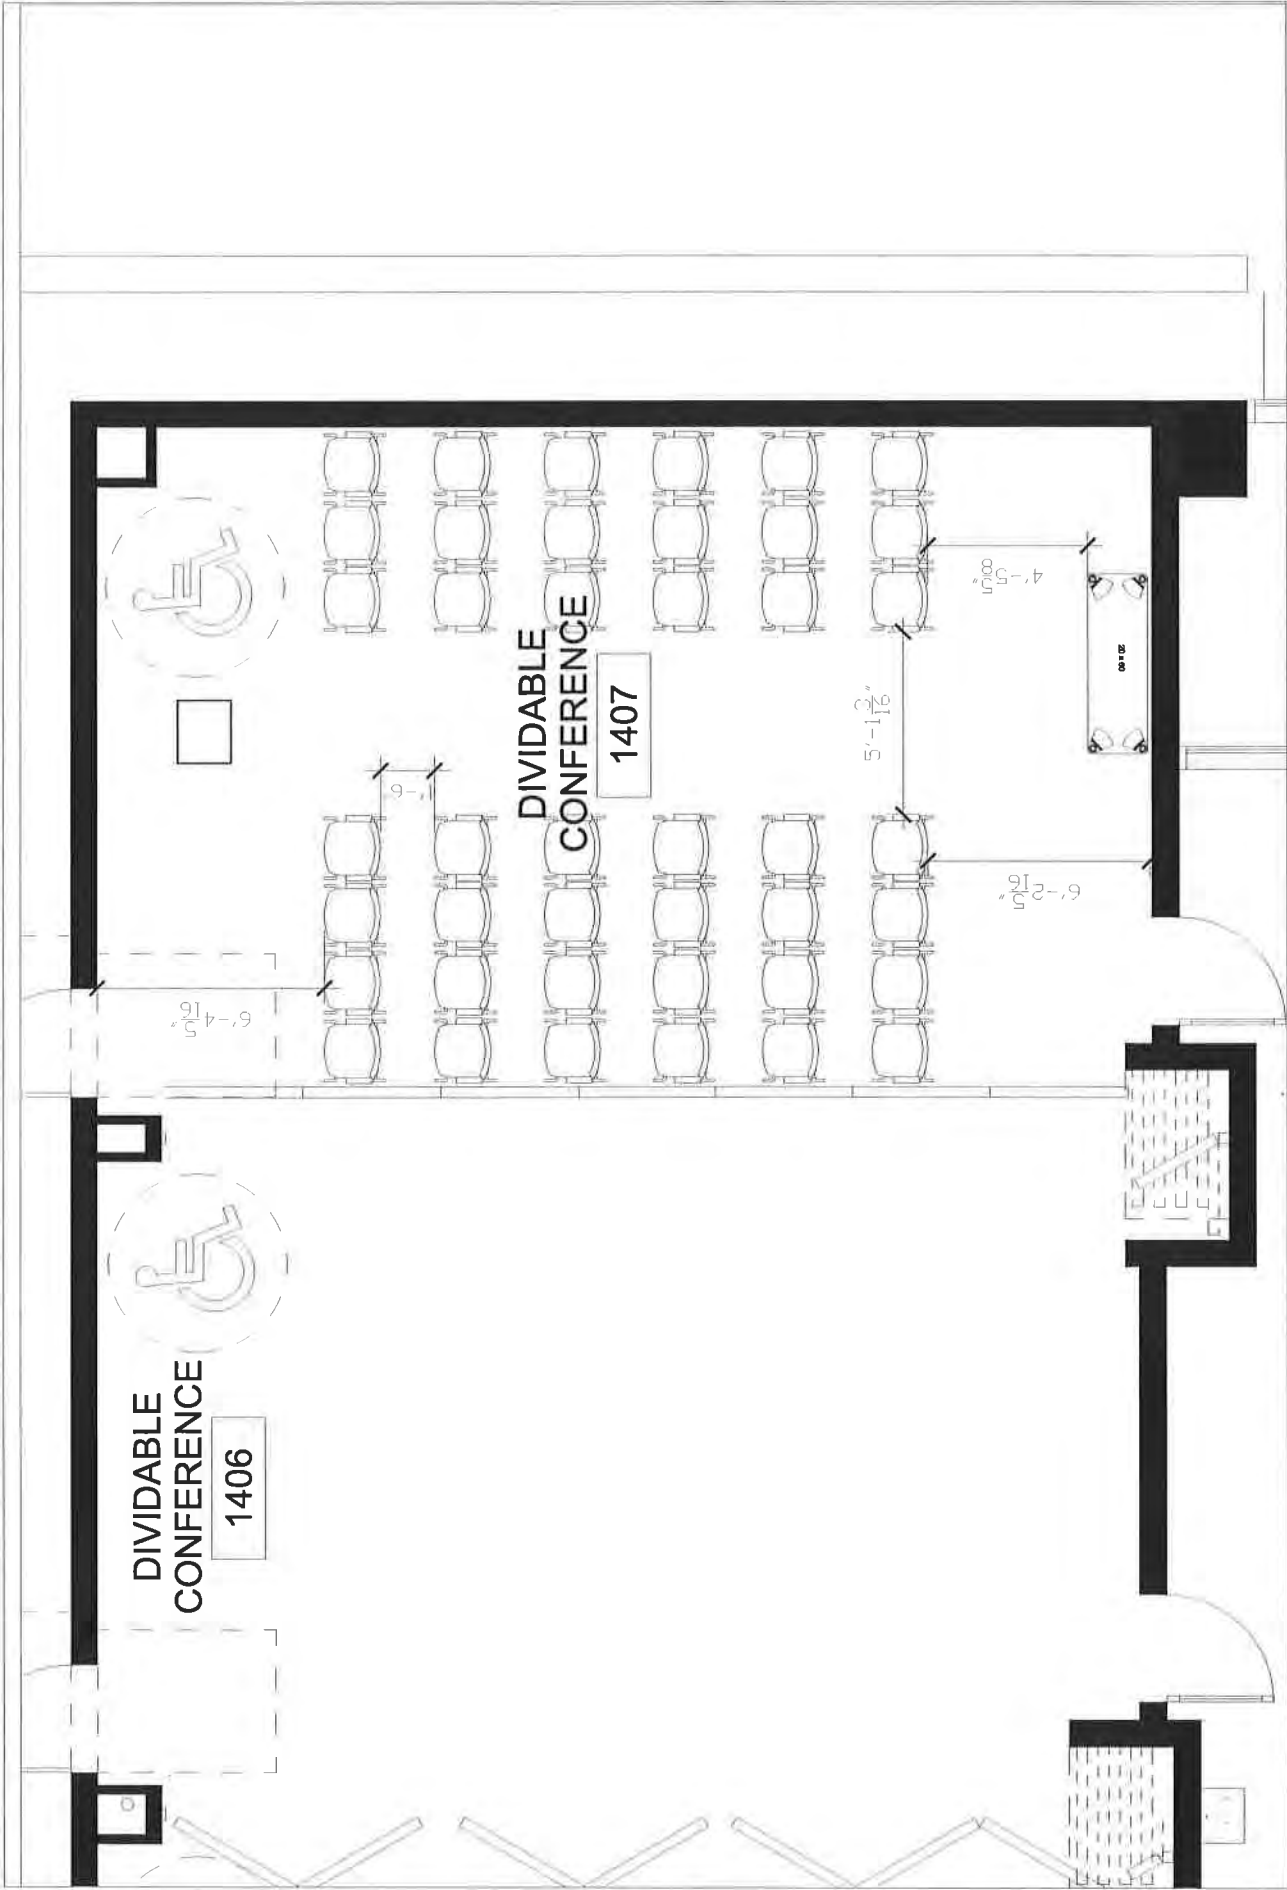

Argonne National Labs
Single Dividable Conference Room
Scale: None Date: 01/09/12 kel

42 People - Seminar