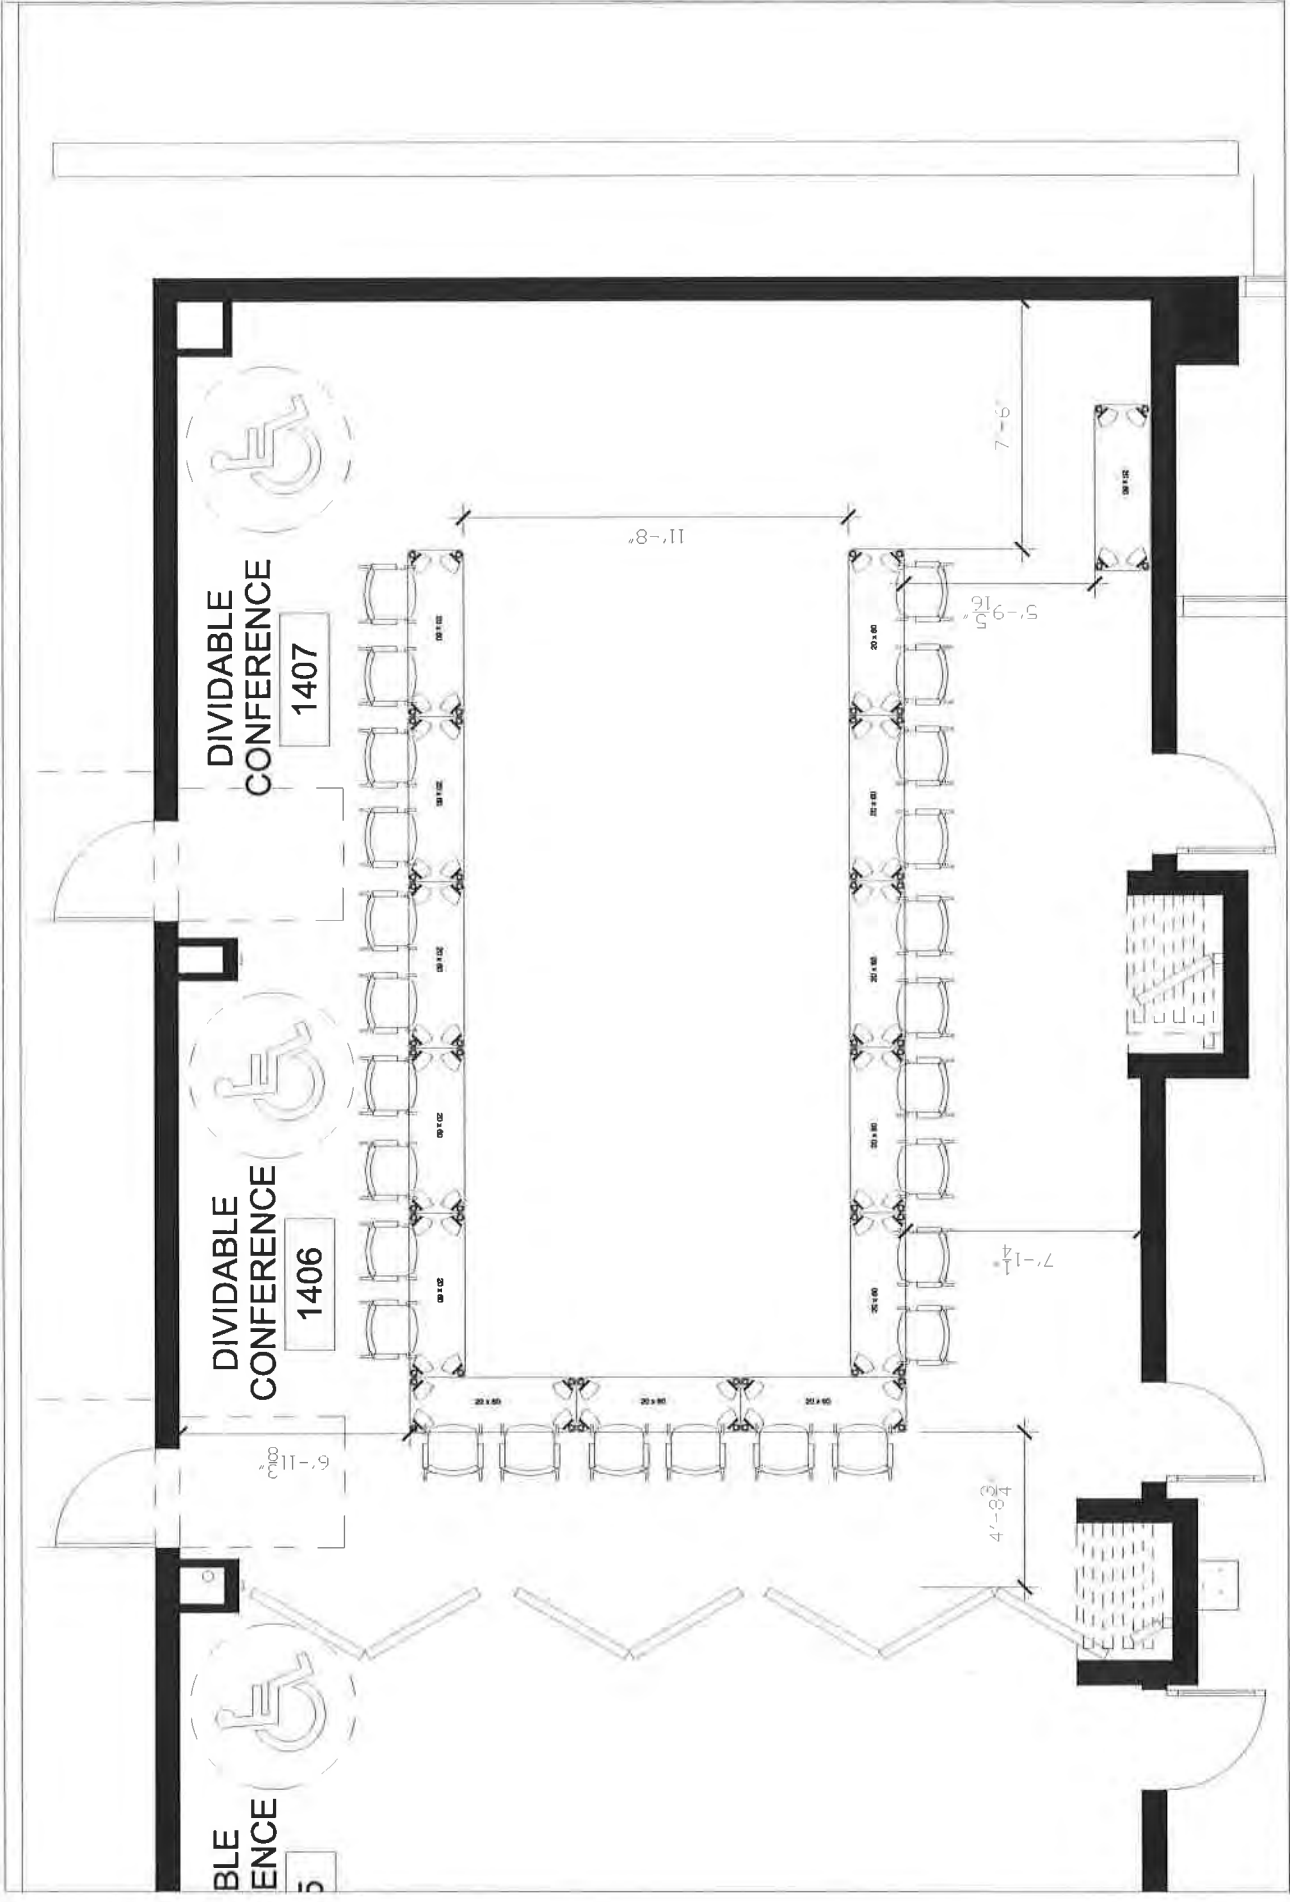

**16 People - U Shape**

**Argonne National Labs**  
 Single Conference Room  
 Scale: None Date: 01/09/12 kel

10330 Argonne Woods Drive • Suite 600 • Woodridge, IL 60517

**20 People - Boardroom**

**Argonne National Labs**  
 Single Conference Room  
 Scale: None Date: 01/09/12 kel

Midwest Office Interiors  
 10330 Argonne Woods Drive • Suite 600 • Woodridge, IL 60517

**Argonne National Labs**  
**Single Dividable Conference Room**  
**Scale: None Date: 01/09/12 kel**

**42 People - Seminar**

**46 People - Classroom**

**Argonne National Labs**  
**Double Conference Room**  
**Scale: None Date: 01/09/12 kel**

**Midwest Office Interiors**  
 10330 Argonne Woods Drive • Suite 600 • Woodridge, IL 60517