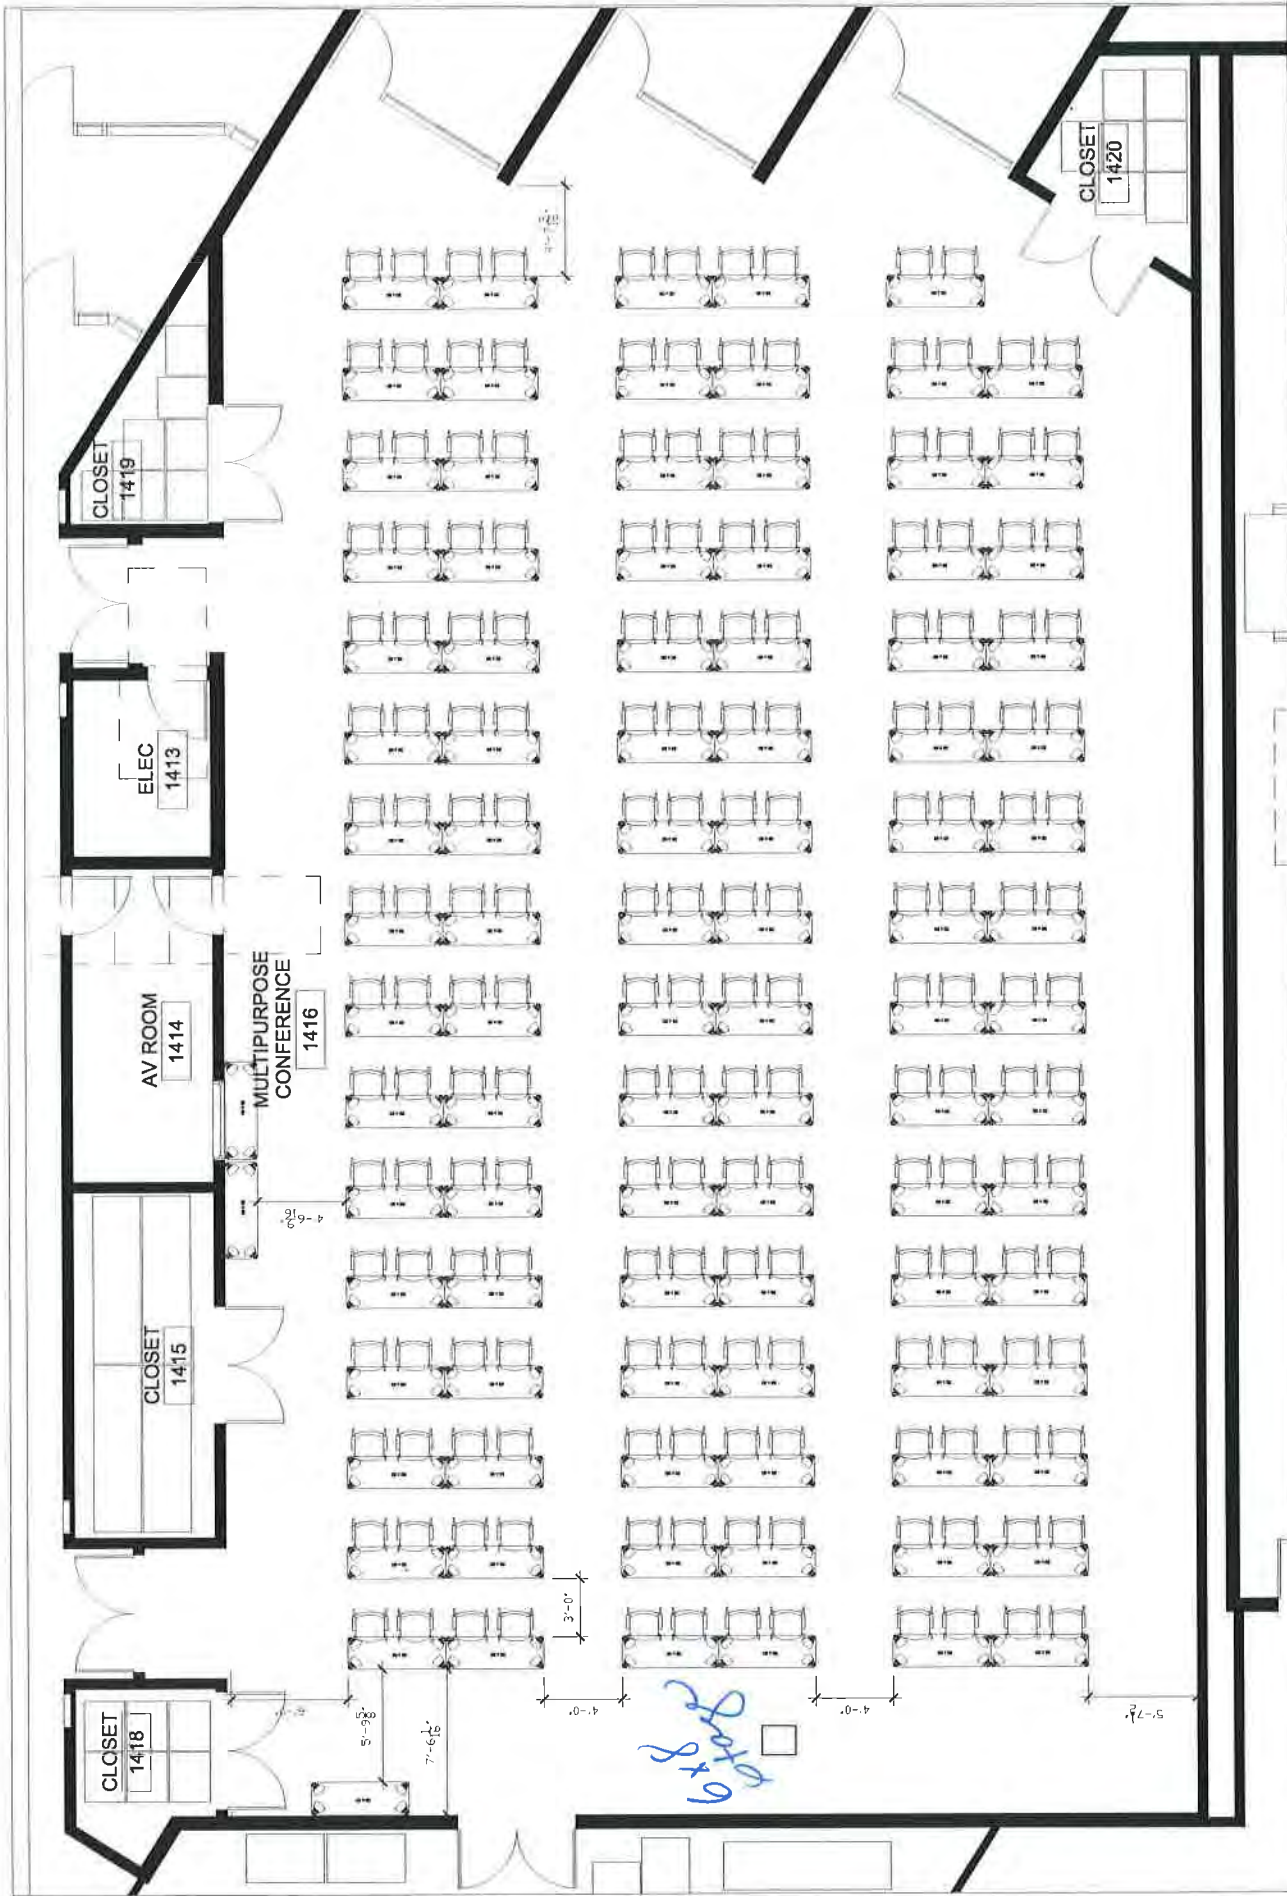

Quad Conference Room

Scale: None Date: 01/09/12 kel

88 People - Classroom

**182 People - Seminar**

**Argonne National Labs**  
**Quad Conference Room**  
**Scale: None Date: 01/09/12 kel**

10330 Argonne Woods Drive • Suite 600 • Woodridge, IL 60517