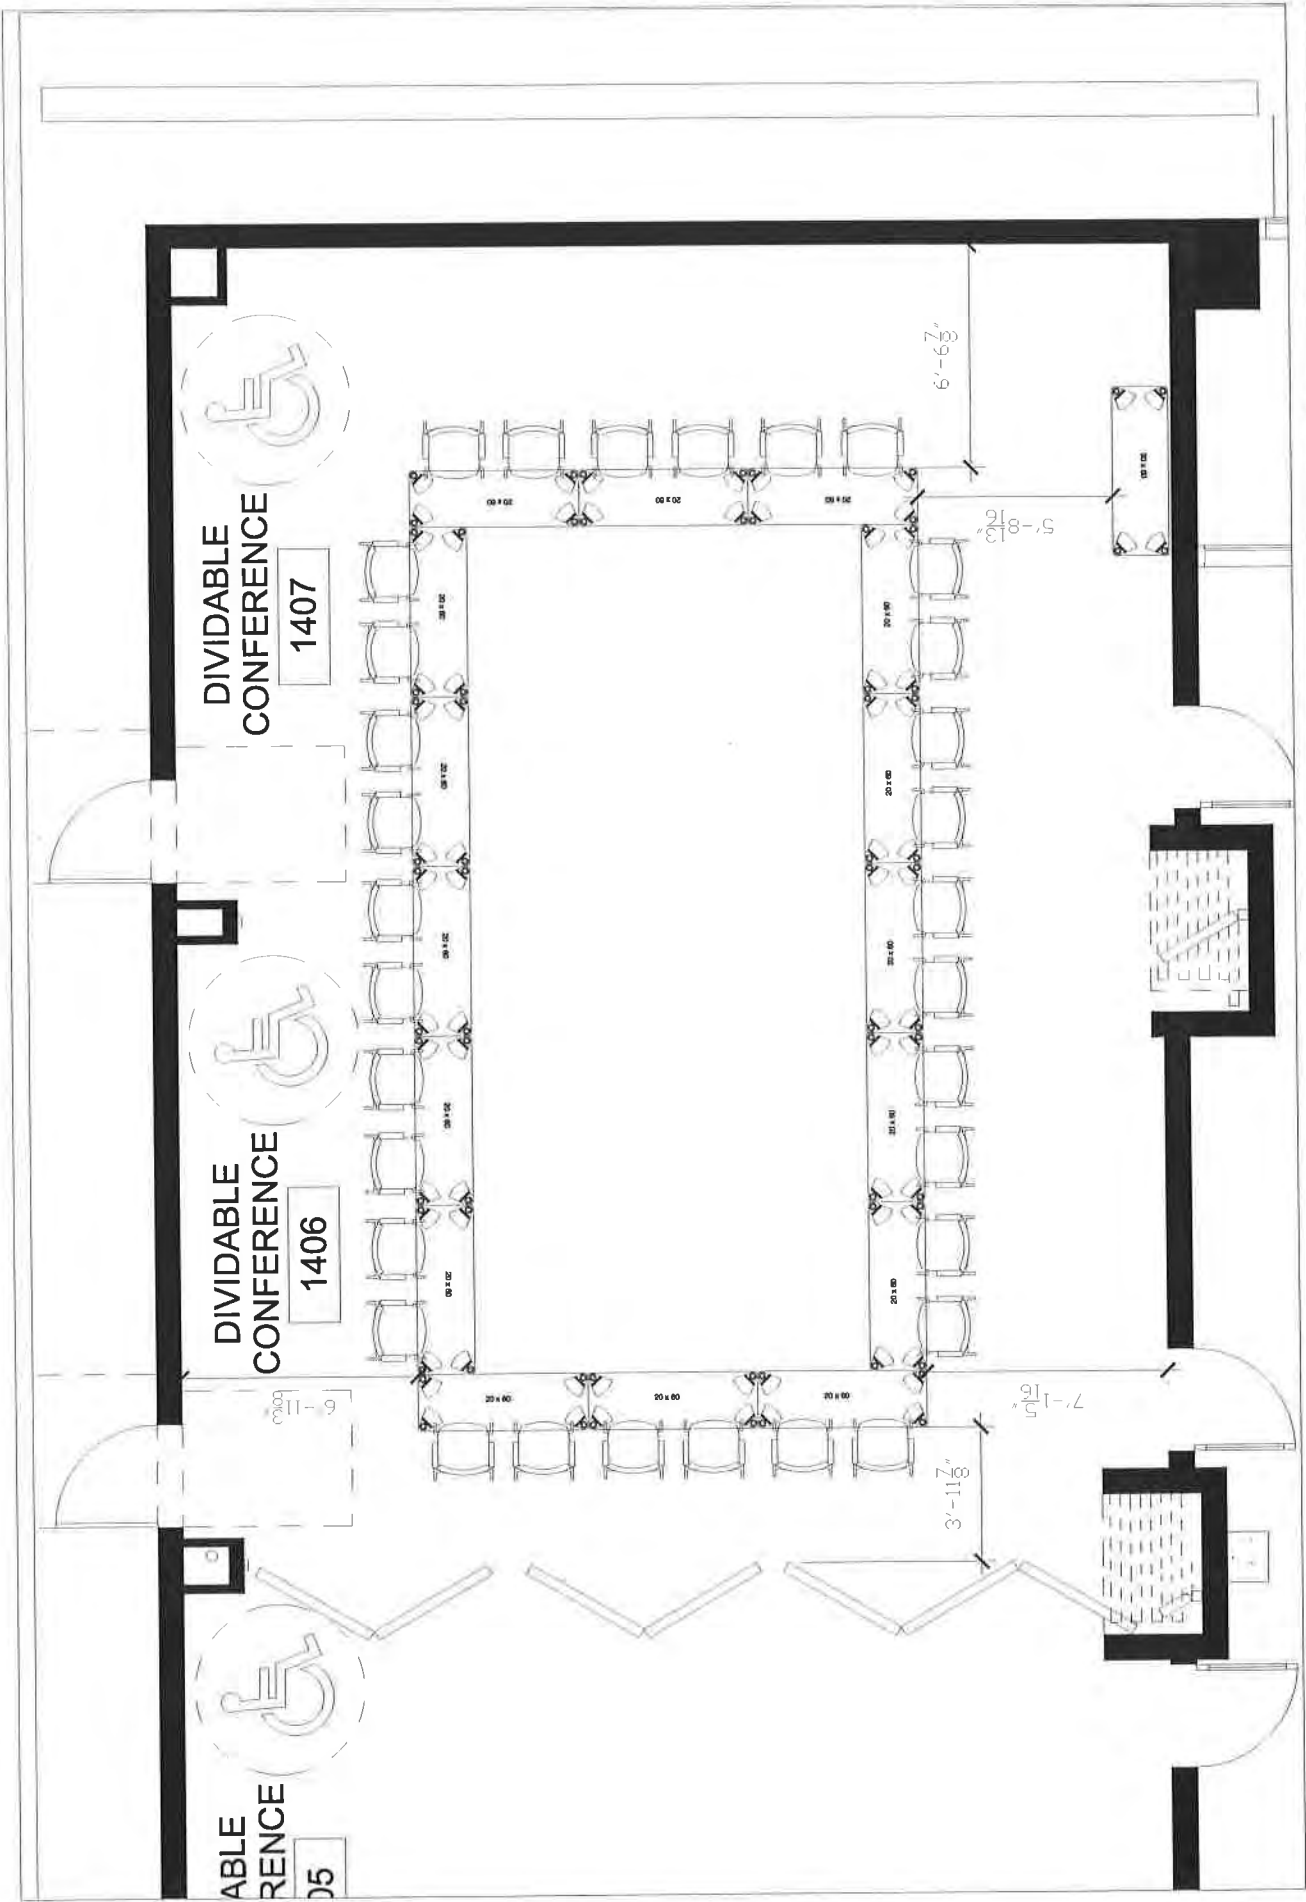

BLE  
ENCE

DIVIDABLE  
CONFERENCE

1406

DIVIDABLE  
CONFERENCE

1407

10330 Argonne Woods Drive • Suite 600 • Woodridge, IL 60517

**Argonne National Labs**  
**Double Conference Room**  
**Scale: None Date: 01/09/12 kel**

**26 People - U Shape**

DIVIDABLE  
CONFERENCE  
1407

DIVIDABLE  
CONFERENCE  
1406

ABLE  
RENCE  
05

32 People - Boardroom

Argonne National Labs  
Double Conference Room  
Scale: None Date: 01/09/12 kel

Midwest Office Interiors  
10330 Argonne Woods Drive • Suite 600 • Woodridge, IL 60517