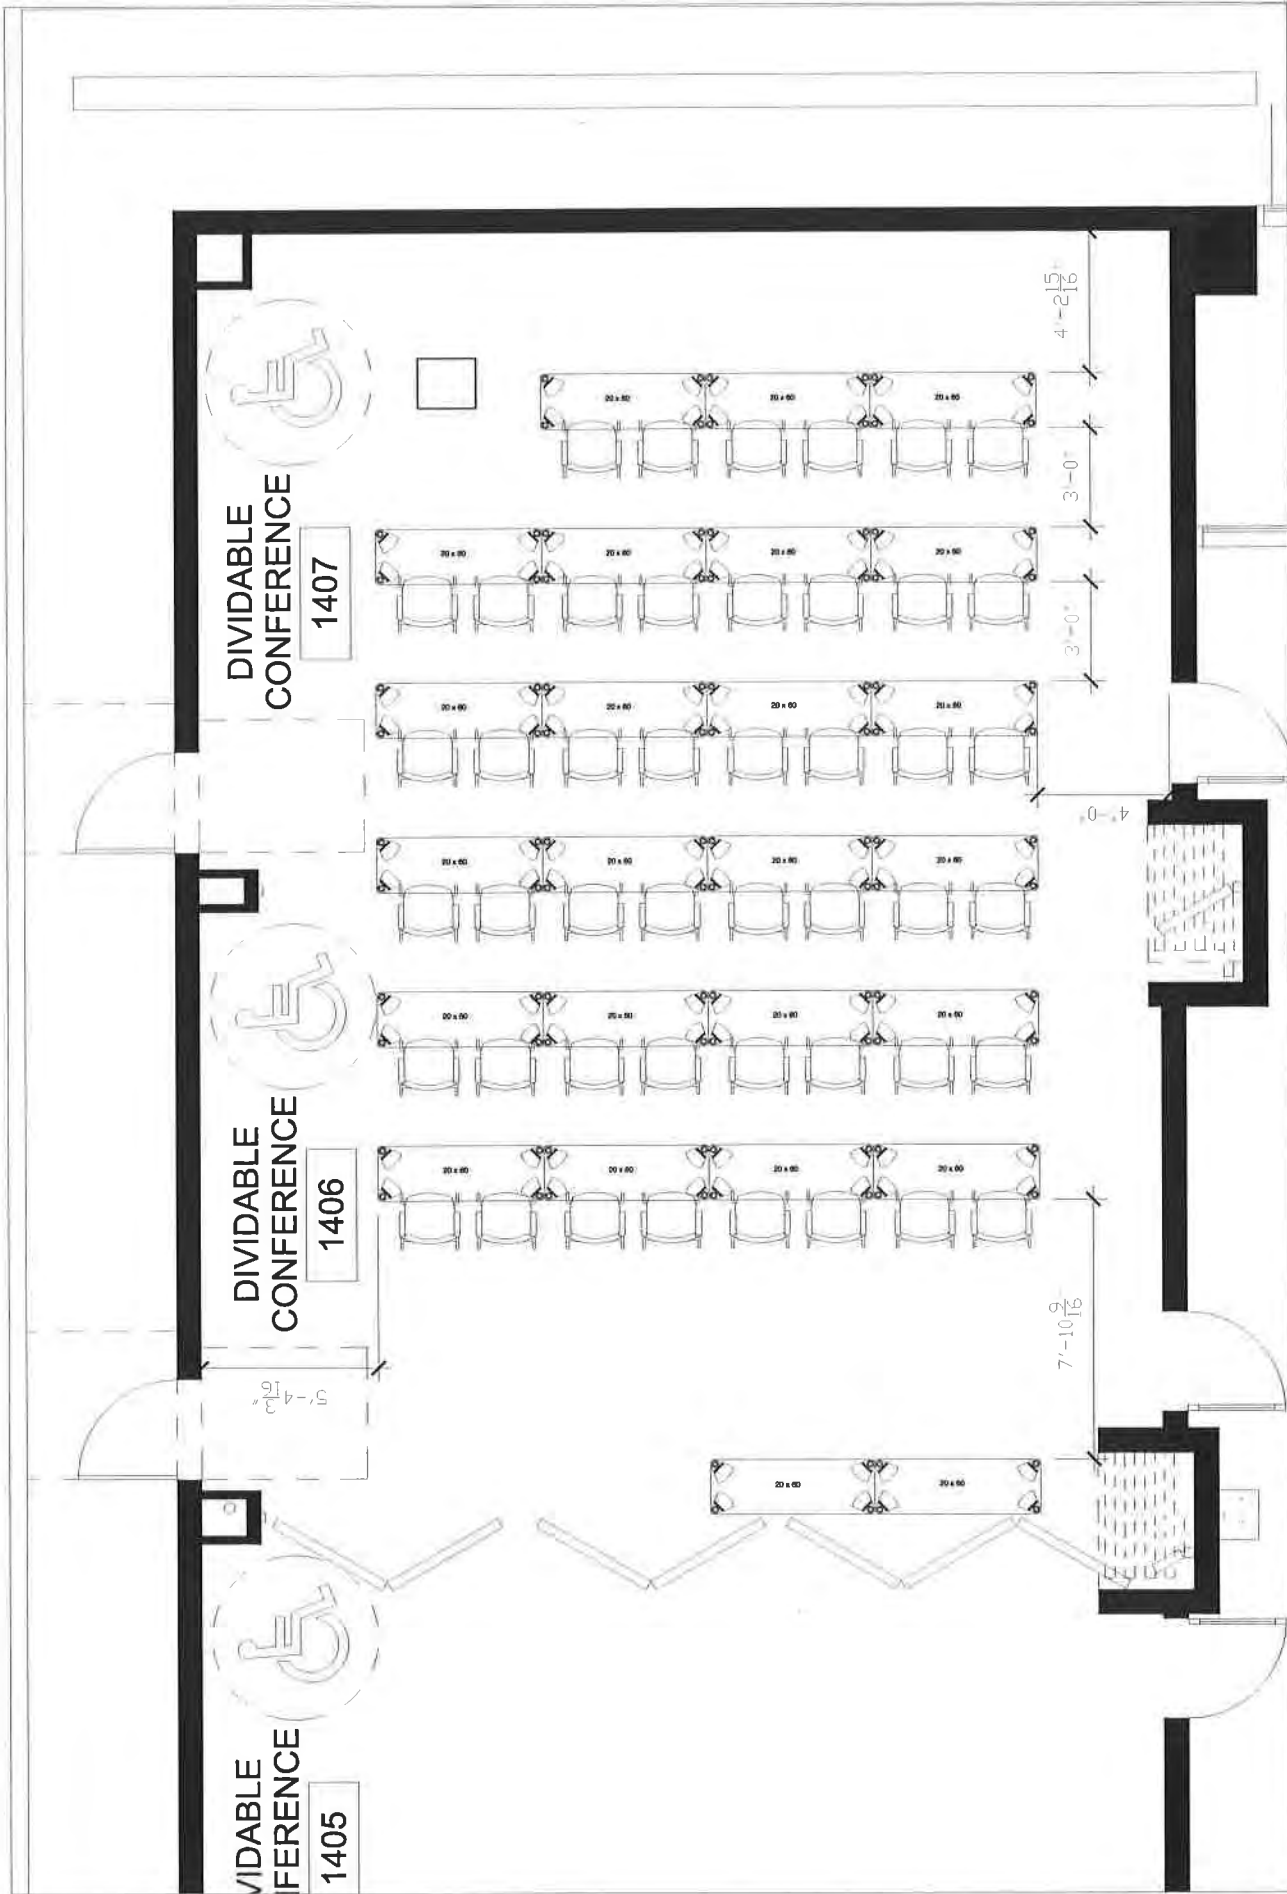

**18 People - Classroom**

**Argonne National Labs**  
**Single Dividable Conference Room**  
**Scale: None Date: 01/09/12 kel**

**Midwest Office Interiors**  
 10330 Argonne Woods Drive • Suite 600 • Woodridge, IL 60517

**16 People - U Shape**

**Argonne National Labs**  
 Single Conference Room  
 Scale: None Date: 01/09/12 kel

10330 Argonne Woods Drive • Suite 600 • Woodridge, IL 60517

**20 People - Boardroom**

**Argonne National Labs**  
 Single Conference Room  
 Scale: None Date: 01/09/12 kel

Midwest Office Interiors  
 10330 Argonne Woods Drive • Suite 600 • Woodridge, IL 60517

**Argonne National Labs**  
**Single Dividable Conference Room**  
**Scale: None Date: 01/09/12 kel**

**42 People - Seminar**