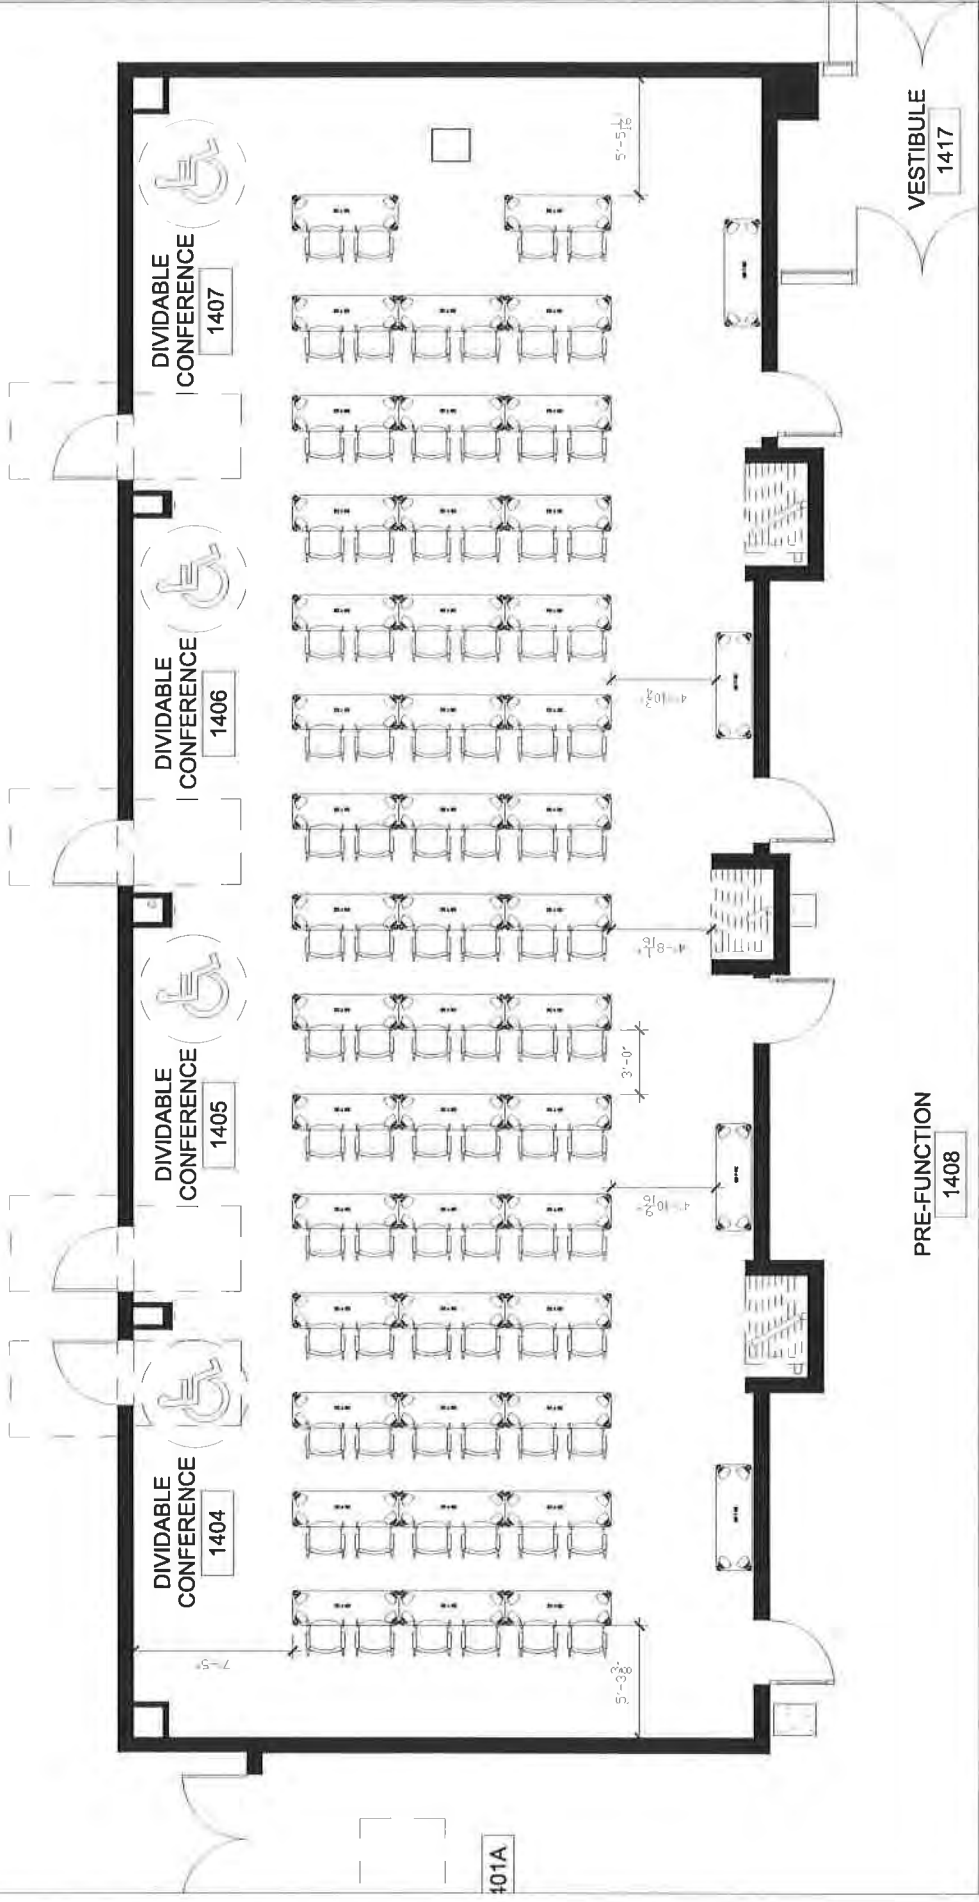

**26 People - U Shape**

DIVIDABLE  
CONFERENCE  
1407

DIVIDABLE  
CONFERENCE  
1406

ABLE  
RENCE  
05

32 People - Boardroom

Argonne National Labs  
Double Conference Room  
Scale: None Date: 01/09/12 kel

Midwest Office Interiors  
10330 Argonne Woods Drive • Suite 600 • Woodridge, IL 60517

**86 People - Seminar**

**Argonne National Labs**  
 Double Conference Room  
 Scale: None Date: 01/09/12 kel

Midwest Office Interiors  
 10330 Argonne Woods Drive • Suite 800 • Woodridge, IL 60517

**Argonne National Labs**