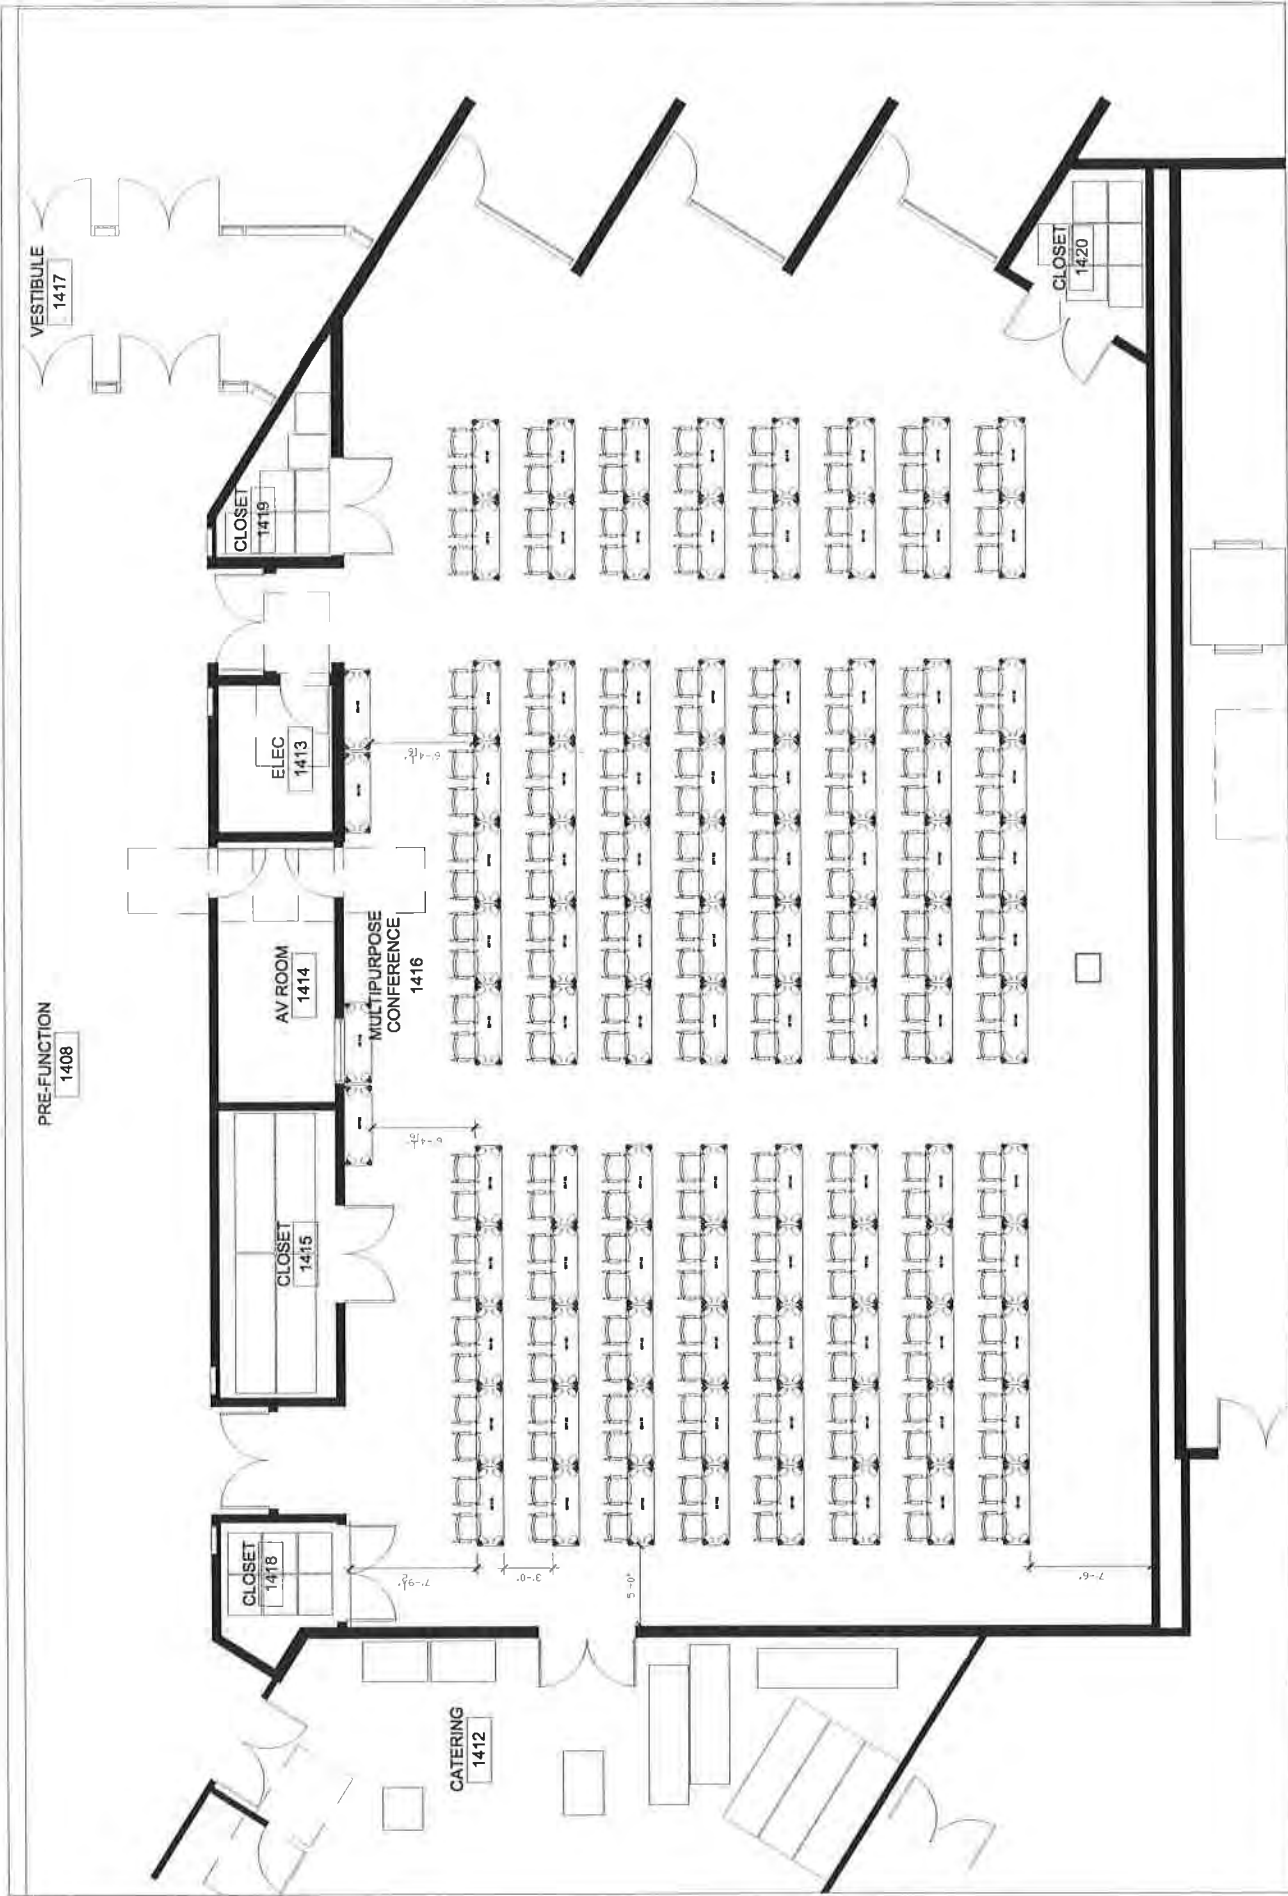

Argonne National Labs
TCS Conference Center - 1416
Scale: None Date: 01/09/12 kel

192 People