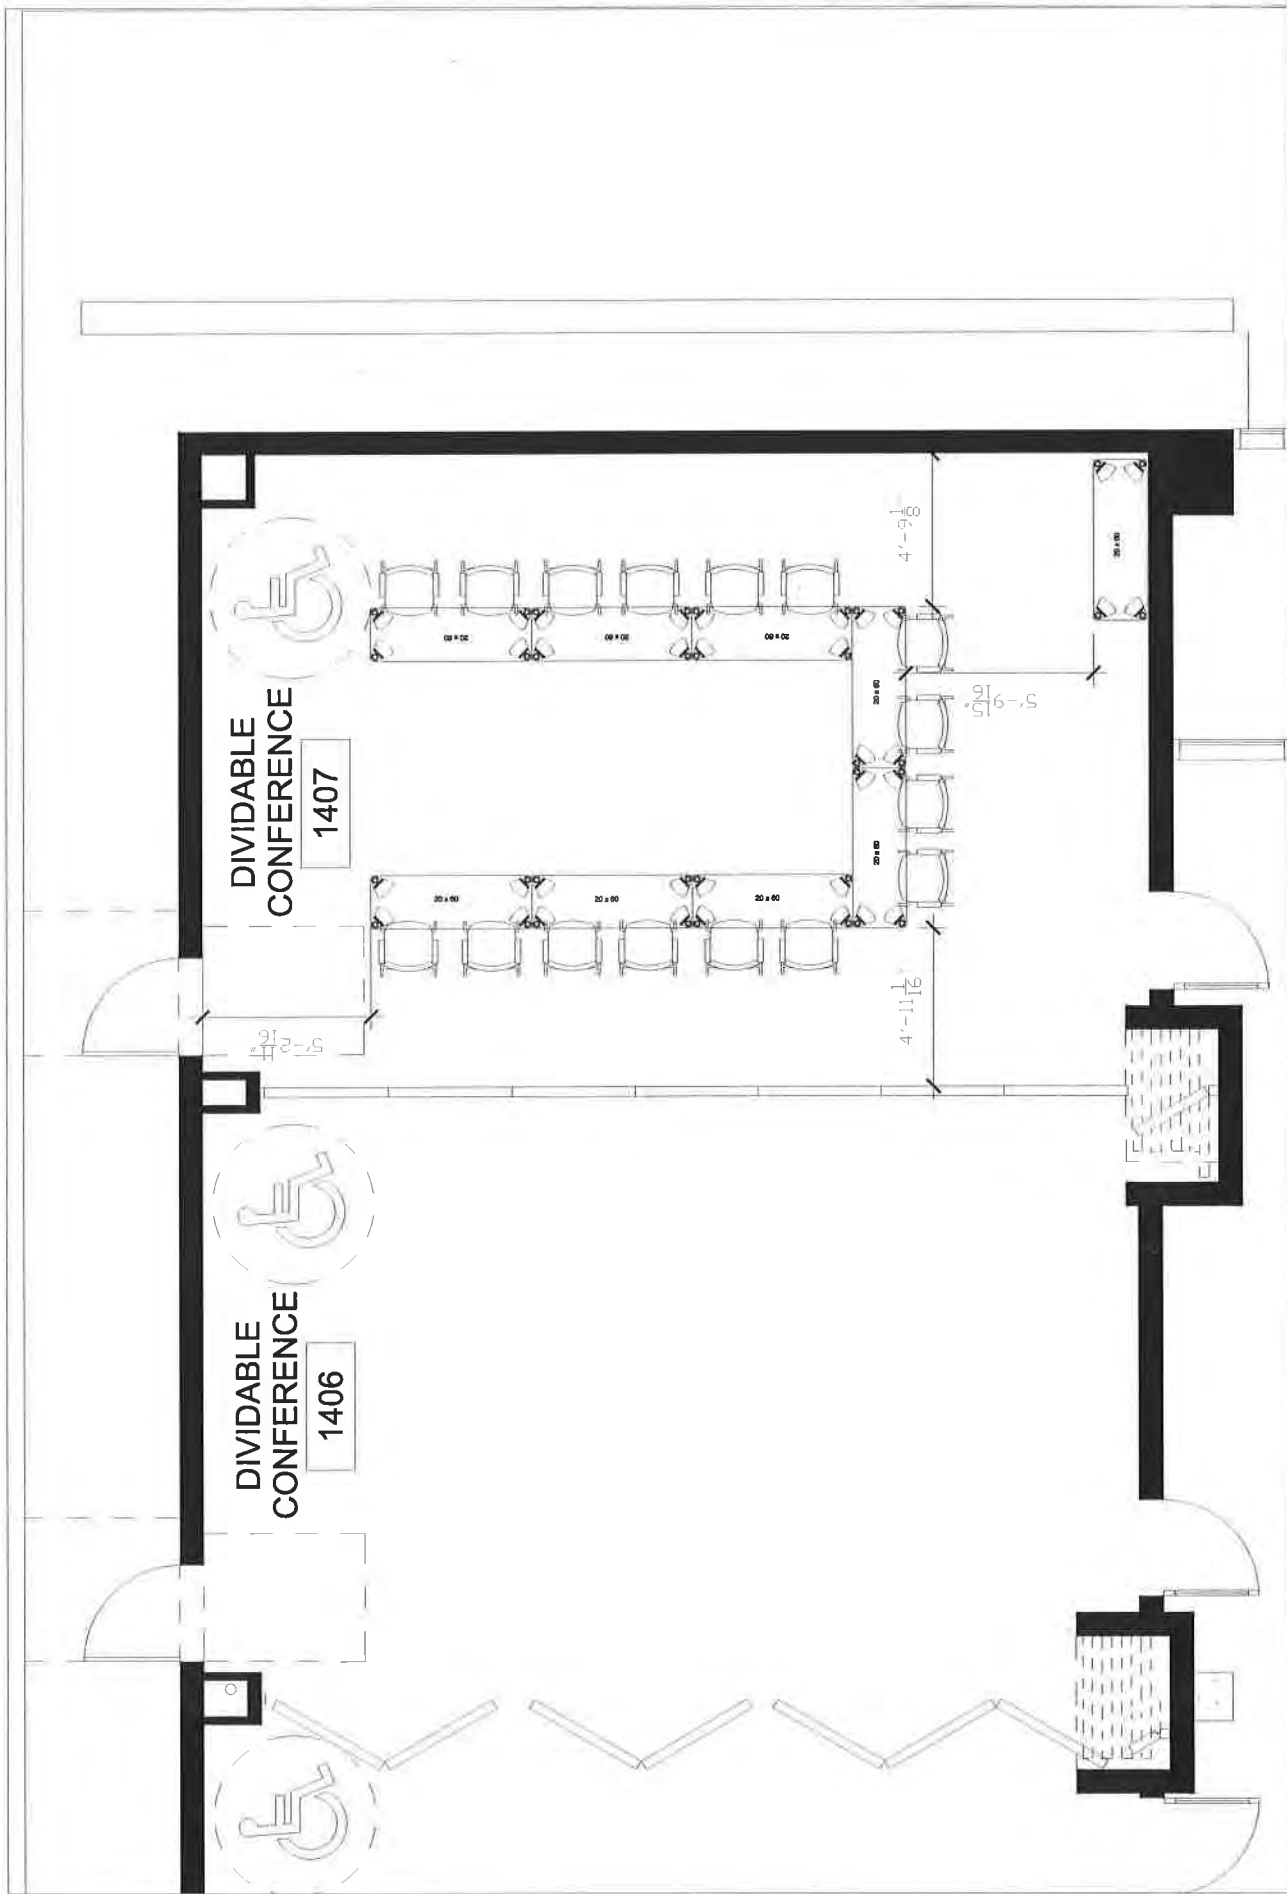

**18 People - Classroom**

**Argonne National Labs**  
**Single Dividable Conference Room**  
**Scale: None Date: 01/09/12 kel**

**Midwest Office Interiors**  
 10330 Argonne Woods Drive • Suite 600 • Woodridge, IL 60517

**16 People - U Shape**

**Argonne National Labs**  
 Single Conference Room  
 Scale: None Date: 01/09/12 kel

10330 Argonne Woods Drive • Suite 600 • Woodridge, IL 60517

**20 People - Boardroom**

**Argonne National Labs**  
 Single Conference Room  
 Scale: None Date: 01/09/12 kel