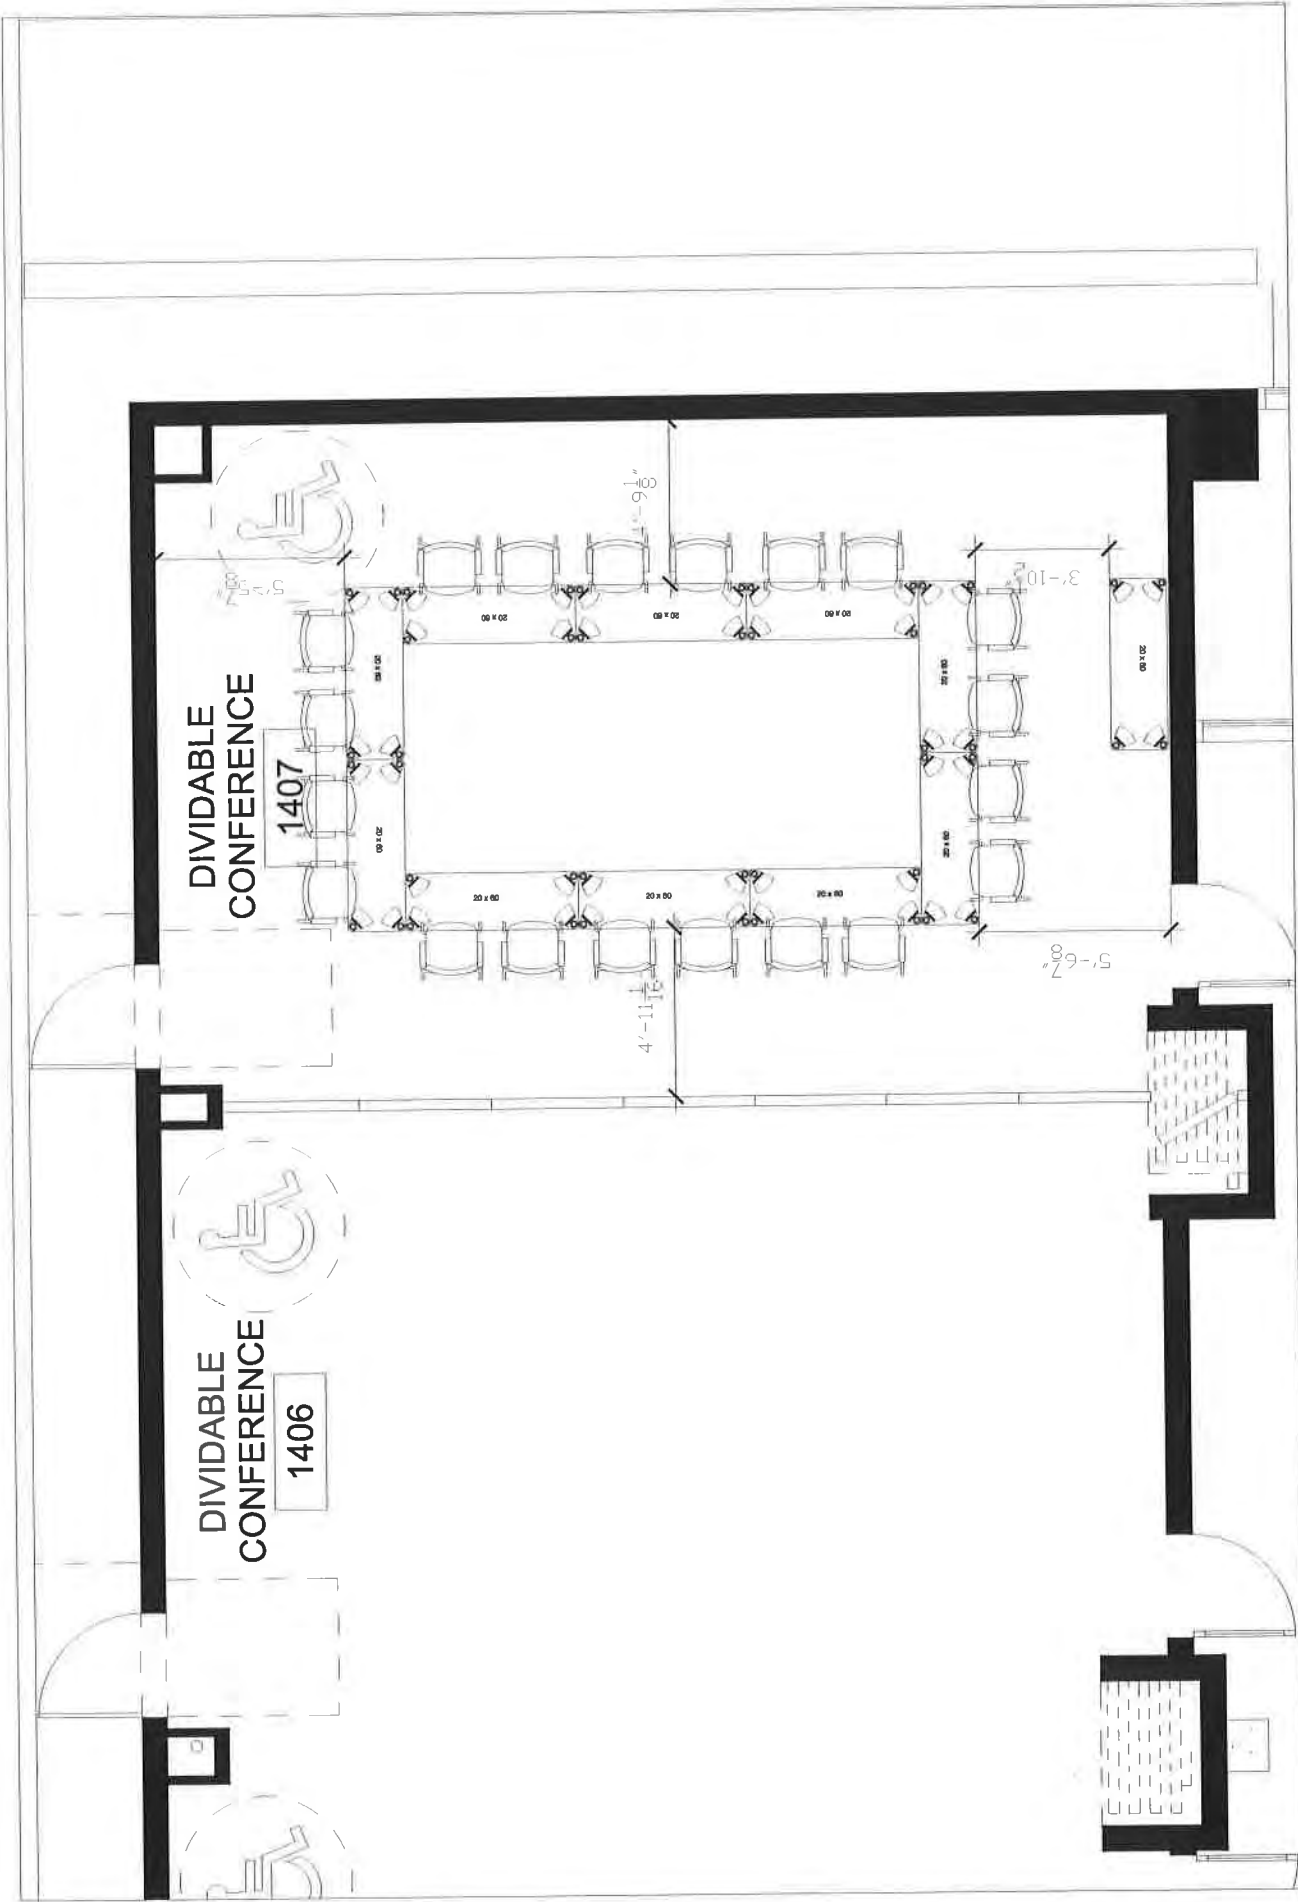

**18 People - Classroom**

**Argonne National Labs**  
**Single Dividable Conference Room**  
**Scale: None Date: 01/09/12 kel**

**Midwest Office Interiors**  
 10330 Argonne Woods Drive • Suite 600 • Woodridge, IL 60517

**16 People - U Shape**

**Argonne National Labs**  
 Single Conference Room  
 Scale: None Date: 01/09/12 kel

10330 Argonne Woods Drive • Suite 600 • Woodridge, IL 60517

**20 People - Boardroom**

**Argonne National Labs**  
 Single Conference Room  
 Scale: None Date: 01/09/12 kel